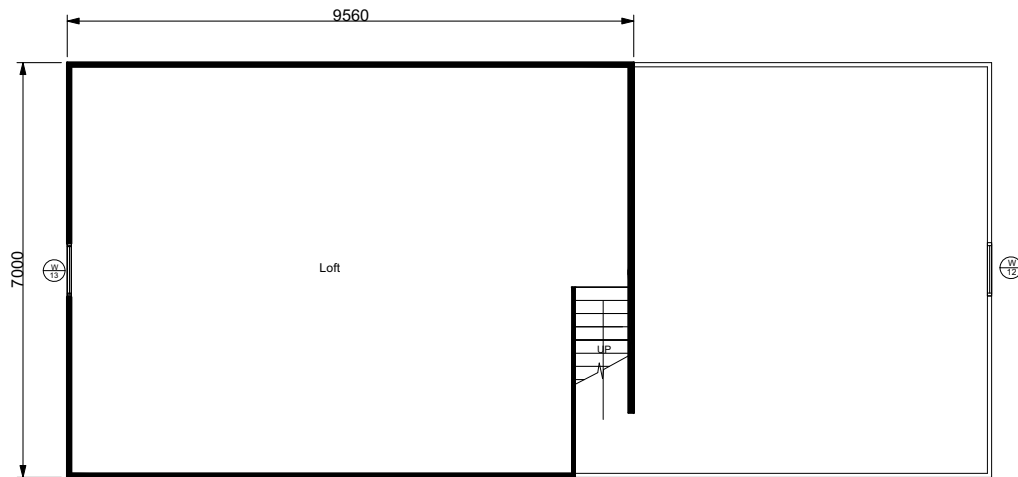

RETREAT- 15600 SKI STANDARD

Ground floor plan 109sqm

Loft floor plan

ELEVATION A

ELEVATION B

ELEVATION D

ELEVATION C

RETREAT- 15600 SKI STANDARD