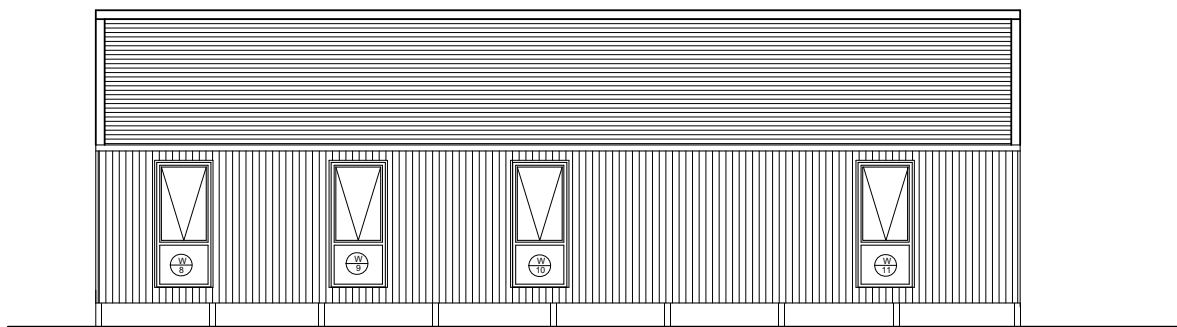

RETREAT- 15600 SKI STANDARD

Ground floor plan 109sqm

Loft floor plan

ELEVATION A

ELEVATION B

ELEVATION D

ELEVATION C

RETREAT- 15600 SKI STANDARD