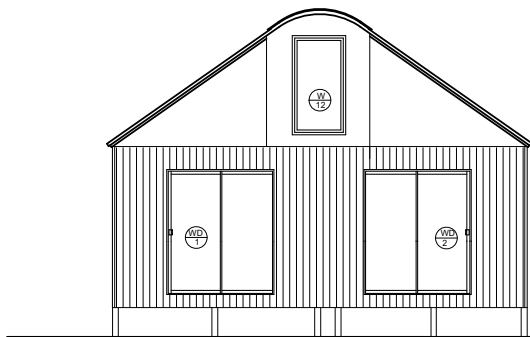

RETREAT- 15600 SKI STANDARD

Ground floor plan 109sqm

Loft floor plan

ELEVATION A

ELEVATION B

ELEVATION D

ELEVATION C

RETREAT- 15600 SKI STANDARD