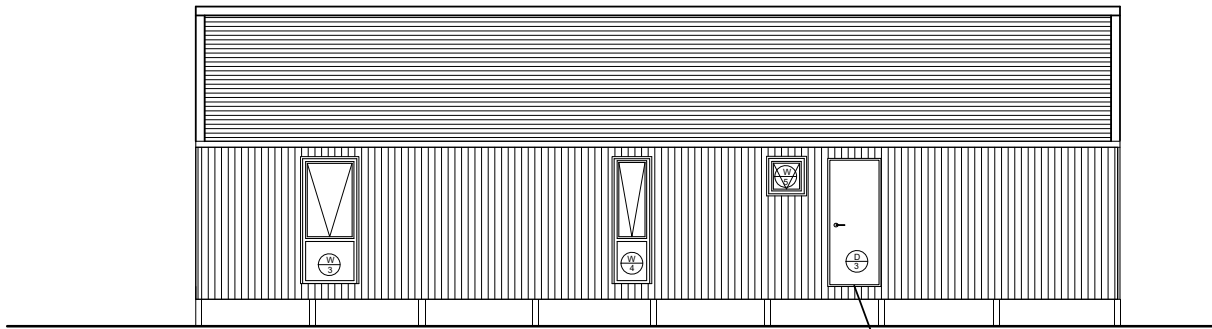

RETREAT- 15600 SKI STANDARD

Ground floor plan 109sqm

Loft floor plan

ELEVATION A

ELEVATION B

ELEVATION D

ELEVATION C

RETREAT- 15600 SKI STANDARD