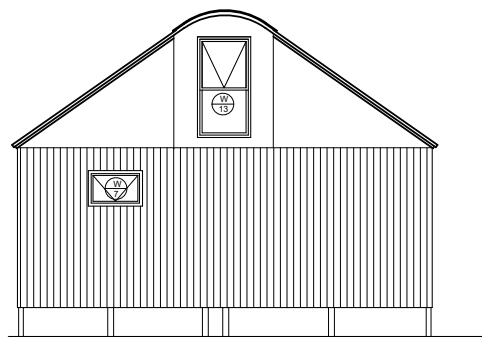

RETREAT- 15600 SKI STANDARD

Ground floor plan 109sqm

Loft floor plan

ELEVATION A

ELEVATION B

ELEVATION D

ELEVATION C

RETREAT- 15600 SKI STANDARD