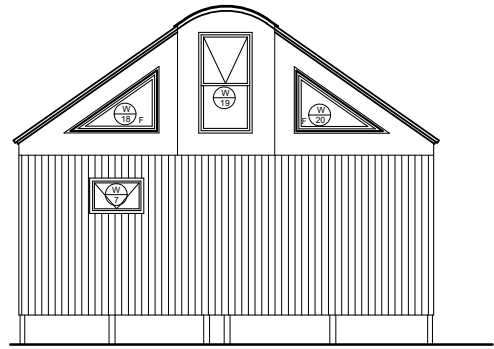

RETREAT - 15600 SKI DELUXE  
Ground floor plan 109sqm

Loft Floor Plan

ELEVATION A

ELEVATION B

ELEVATION D

ELEVATION C

RETREAT -15600 SKI DELUXE