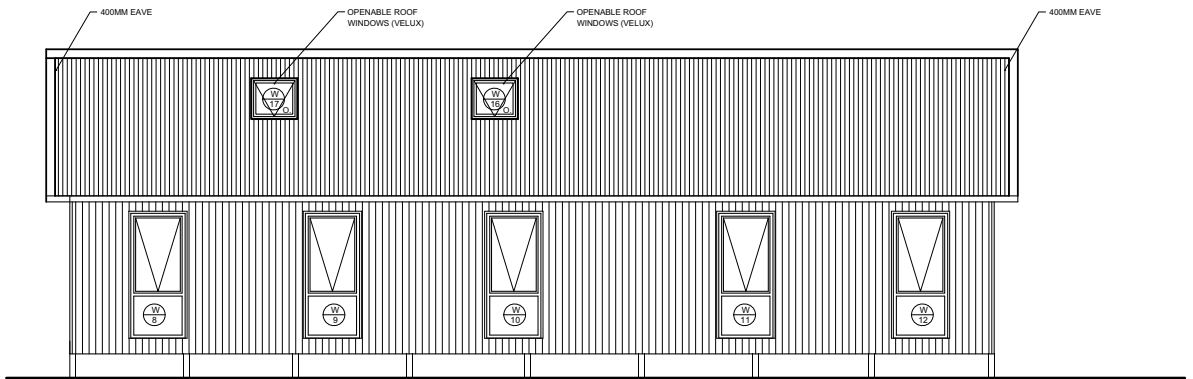

RETREAT - 15600 SKI DELUXE  
Ground floor plan 109sqm

Loft Floor Plan

ELEVATION A

ELEVATION B

ELEVATION D

ELEVATION C

RETREAT -15600 SKI DELUXE