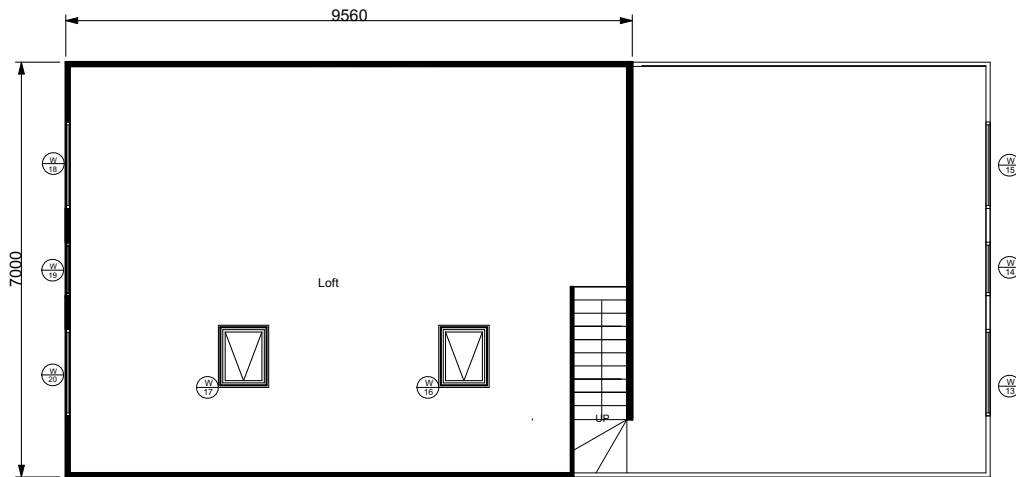

RETREAT - 15600 SKI DELUXE  
Ground floor plan 109sqm

Loft Floor Plan

ELEVATION A

ELEVATION B

ELEVATION D

ELEVATION C

RETREAT -15600 SKI DELUXE