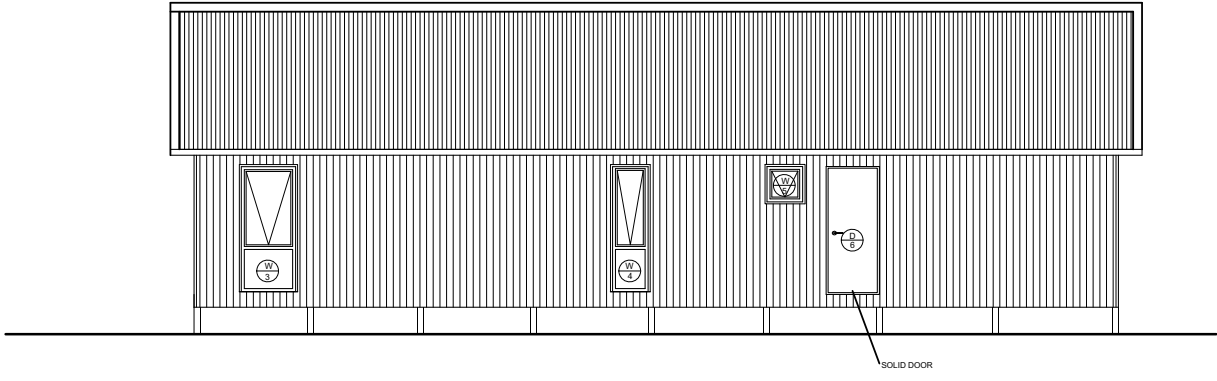

RETREAT - 15600 SKI DELUXE  
Ground floor plan 109sqm

Loft Floor Plan

ELEVATION A

ELEVATION B

ELEVATION D

ELEVATION C

RETREAT -15600 SKI DELUXE