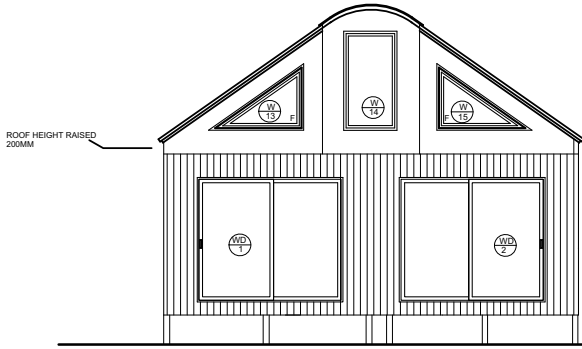

RETREAT - 15600 SKI DELUXE  
Ground floor plan 109sqm

Loft Floor Plan

ELEVATION A

ELEVATION B

ELEVATION D

ELEVATION C

RETREAT -15600 SKI DELUXE