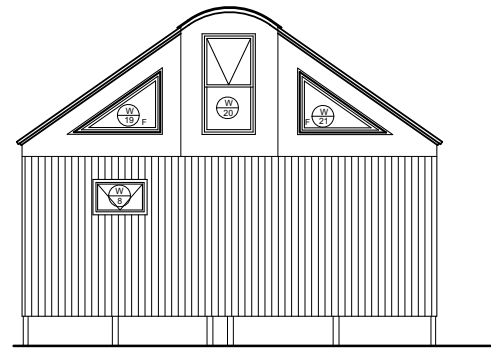

RETREAT - 15600 DELUXE FOUR BEDROOM
Ground floor plan 109sqm

Loft Plan

ELEVATION A

ELEVATION B

ELEVATION D

ELEVATION C

RETREAT -15600 DELUXE
4 Bedroom