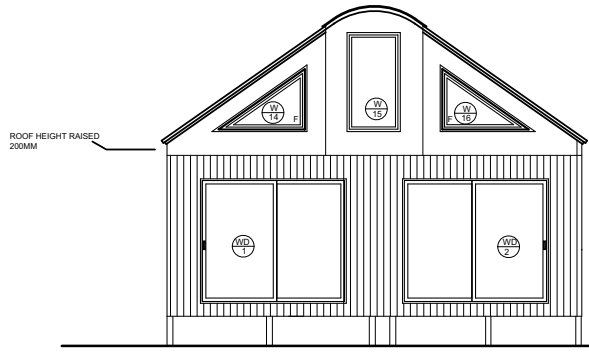

RETREAT - 15600 DELUXE FOUR BEDROOM
Ground floor plan 109sqm

Loft Plan

ELEVATION A

ELEVATION B

ELEVATION D

ELEVATION C

RETREAT -15600 DELUXE
4 Bedroom