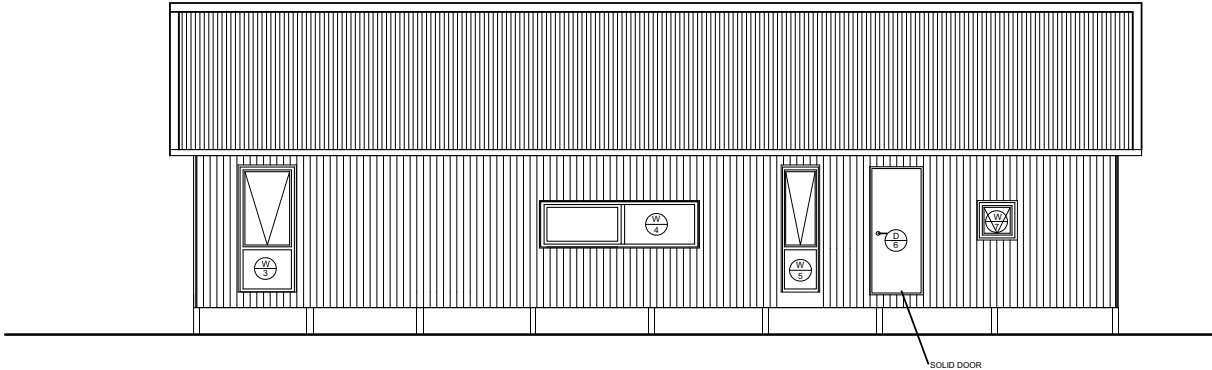

RETREAT - 15600 DELUXE FOUR BEDROOM
Ground floor plan 109sqm

Loft Plan

ELEVATION A

ELEVATION B

ELEVATION D

ELEVATION C

RETREAT -15600 DELUXE
4 Bedroom