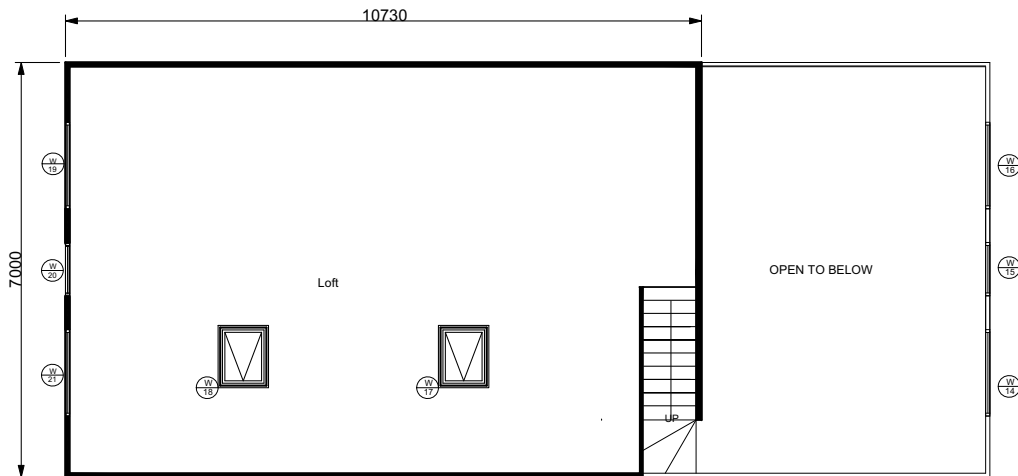

RETREAT - 15600 DELUXE FOUR BEDROOM
Ground floor plan 109sqm

Loft Plan

ELEVATION A

ELEVATION B

ELEVATION D

ELEVATION C

RETREAT -15600 DELUXE
4 Bedroom