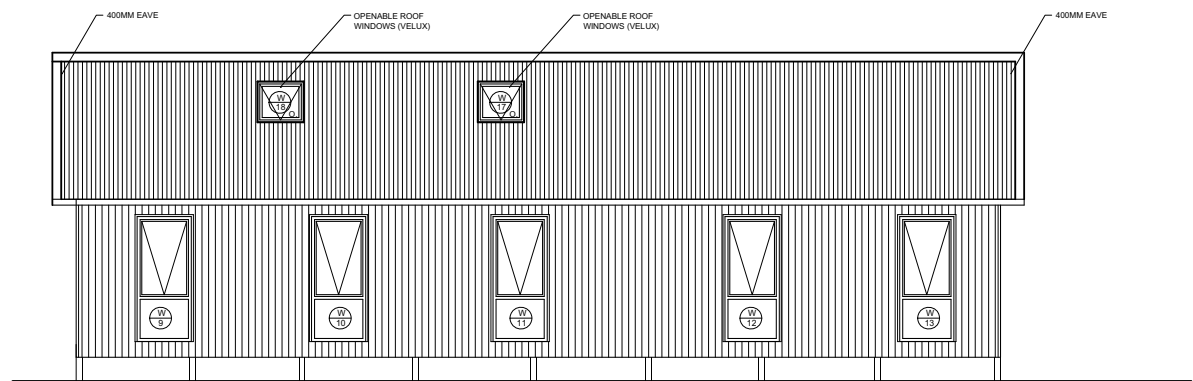

RETREAT - 15600 DELUXE FOUR BEDROOM
Ground floor plan 109sqm

Loft Plan

ELEVATION A

ELEVATION B

ELEVATION D

ELEVATION C

RETREAT -15600 DELUXE
4 Bedroom