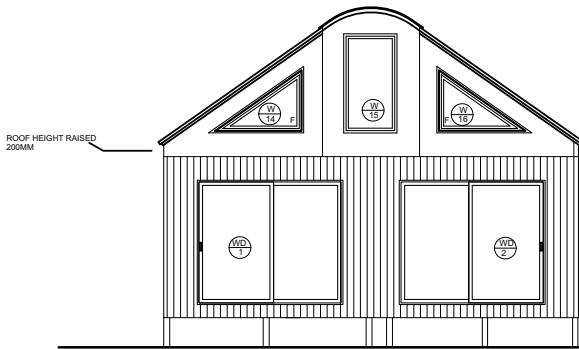

RETREAT - 15600 DELUXE

Ground floor plan 109sqm

Loft Floor Plan

ELEVATION A

ELEVATION B

ELEVATION D

ELEVATION C

RETREAT -15600 DELUXE