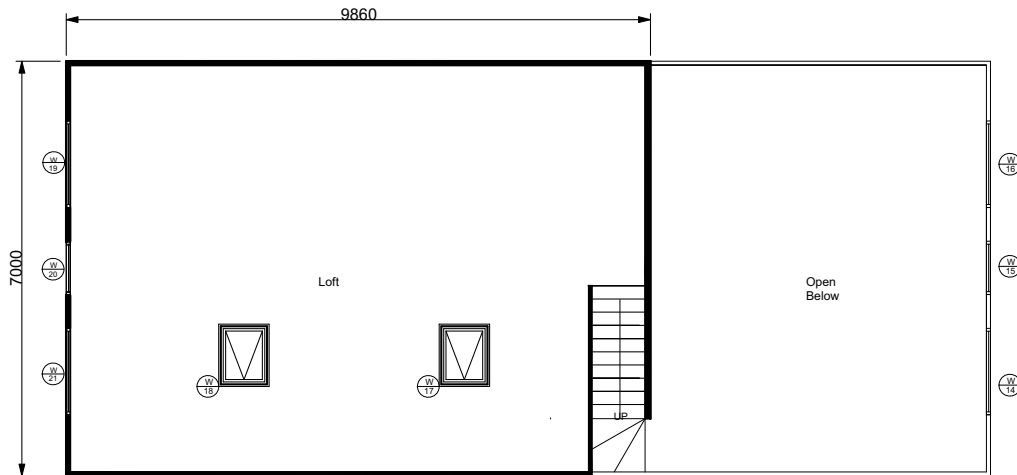

RETREAT - 15600 DELUXE

Ground floor plan 109sqm

Loft Floor Plan

ELEVATION A

ELEVATION B

ELEVATION D

ELEVATION C

RETREAT -15600 DELUXE