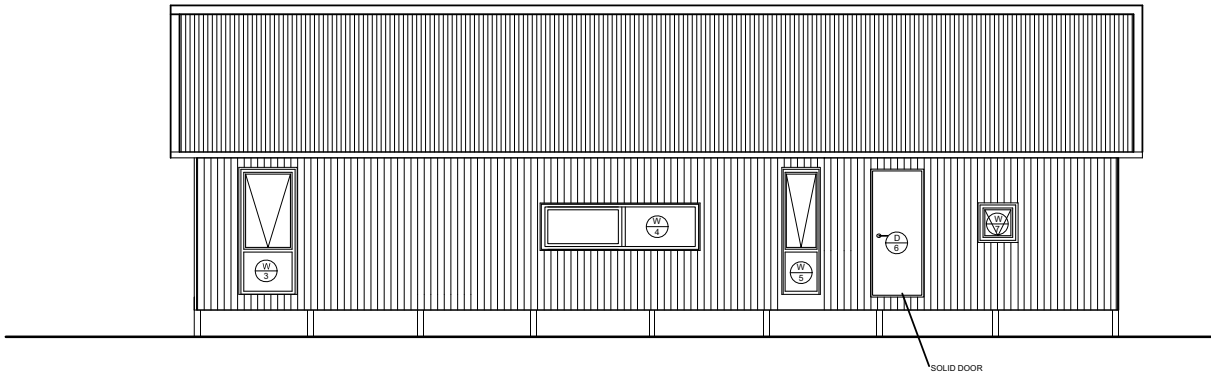

RETREAT - 15600 DELUXE

Ground floor plan 109sqm

Loft Floor Plan

ELEVATION A

ELEVATION B

ELEVATION D

ELEVATION C

RETREAT -15600 DELUXE