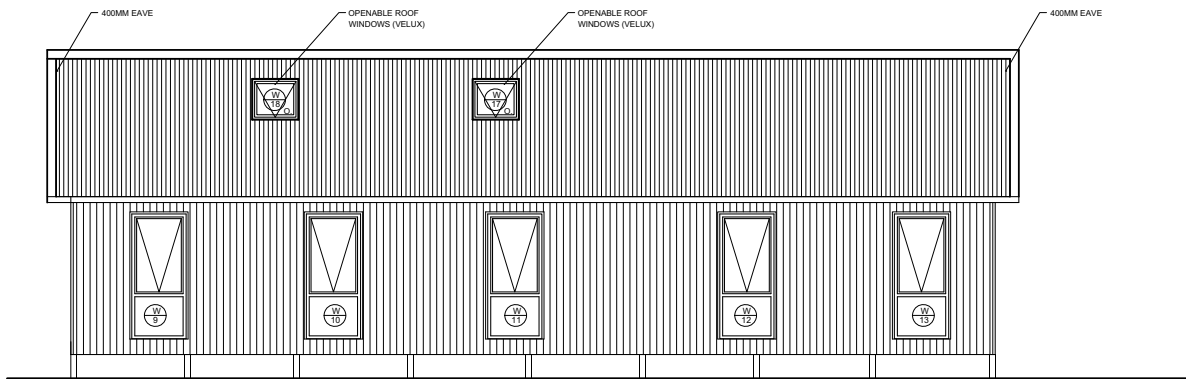

RETREAT - 15600 DELUXE

Ground floor plan 109sqm

Loft Floor Plan

ELEVATION A

ELEVATION B

ELEVATION D

ELEVATION C

RETREAT -15600 DELUXE