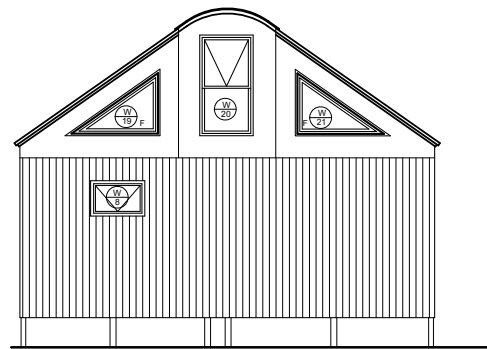

RETREAT - 15600 DELUXE

Ground floor plan 109sqm

Loft Floor Plan

ELEVATION A

ELEVATION B

ELEVATION D

ELEVATION C

RETREAT -15600 DELUXE