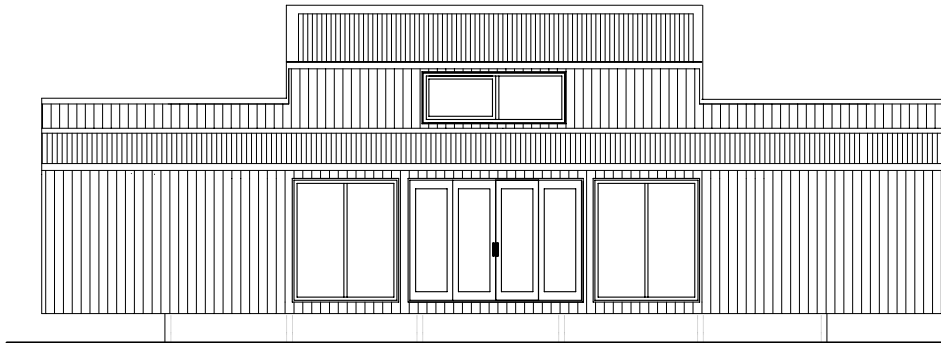

## FREEDOM -15600 STANDARD

Floor Plan 134 m<sup>2</sup>

## Mezzanine Floor Plan

ELEVATION A

ELEVATION B

ELEVATION C

ELEVATION D