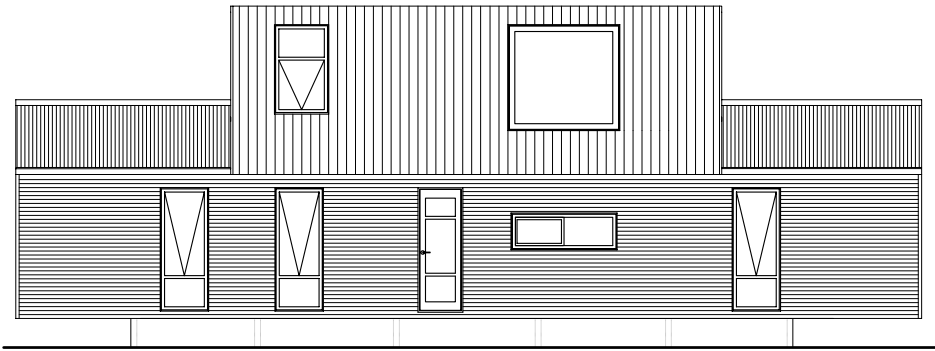

Freedom

PREBUILT.

FREEDOM -15600 DELUXE

Floor Plan 134 m2

Mezzanine Floor Plan

ELEVATION A

ELEVATION B

ELEVATION C

ELEVATION D