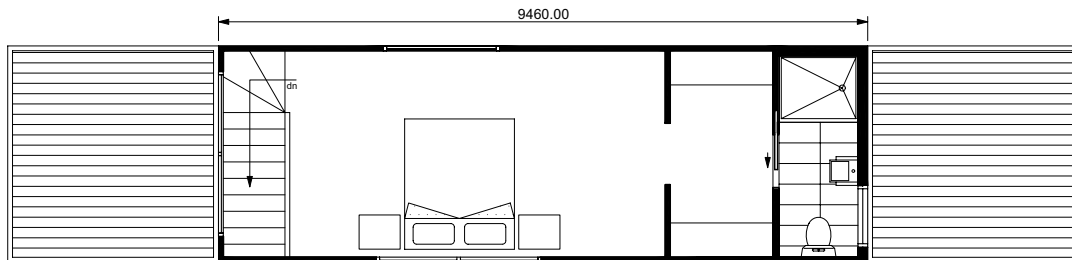

Freedom

PREBUILT.

FREEDOM -15600 DELUXE

Floor Plan 134 m2

Mezzanine Floor Plan

ELEVATION A

ELEVATION B

ELEVATION C

ELEVATION D