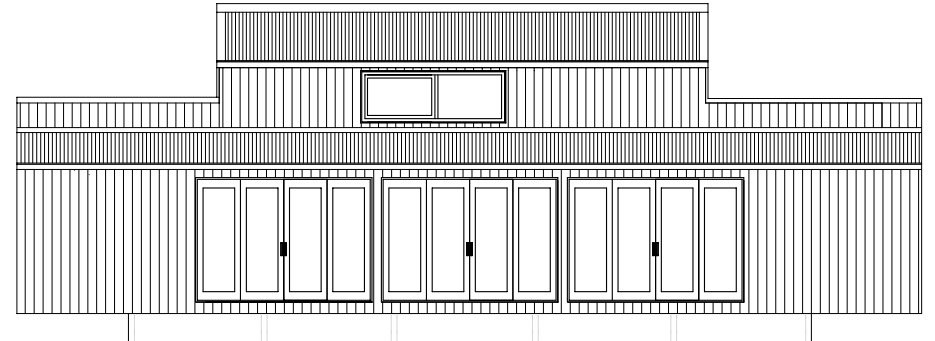

Freedom

PREBUILT.

FREEDOM -15600 DELUXE

Floor Plan 134 m2

Mezzanine Floor Plan

ELEVATION A

ELEVATION B

ELEVATION C

ELEVATION D