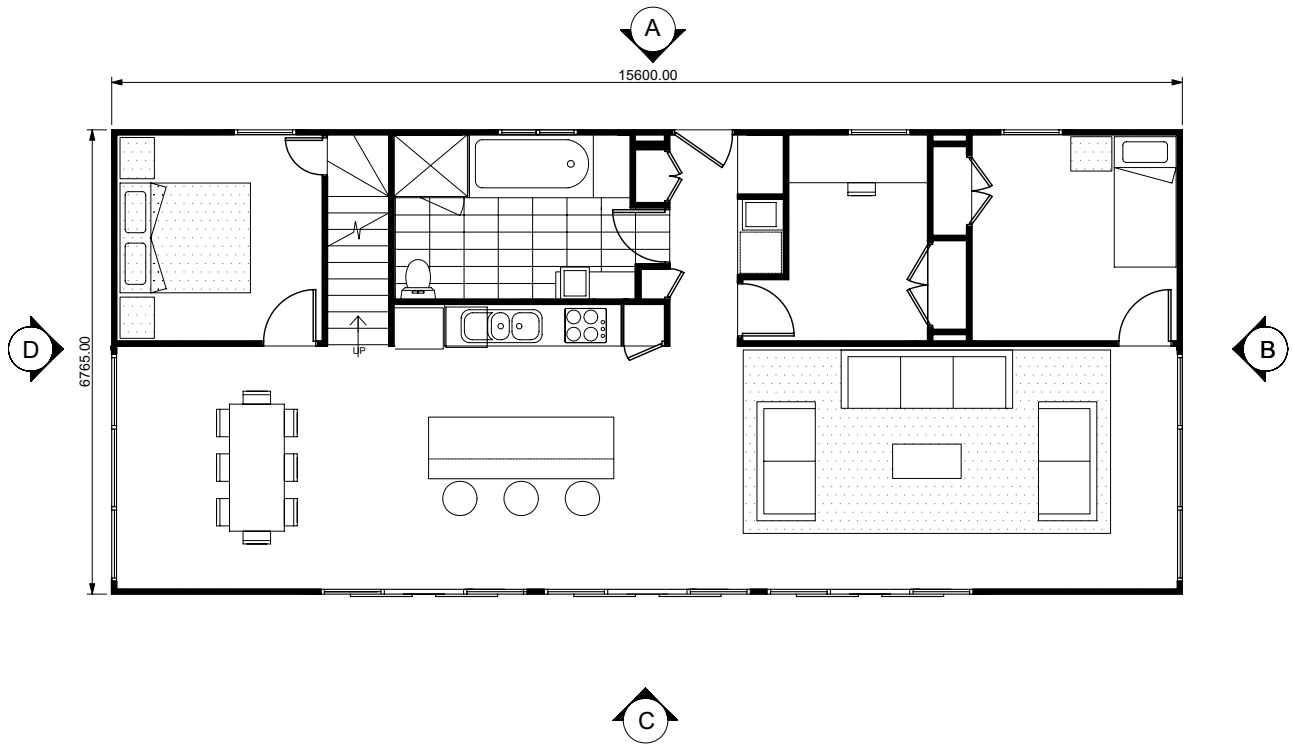

Freedom

PREBUILT.

FREEDOM -15600 DELUXE

Floor Plan 134 m2

Mezzanine Floor Plan

ELEVATION A

ELEVATION B

ELEVATION C

ELEVATION D