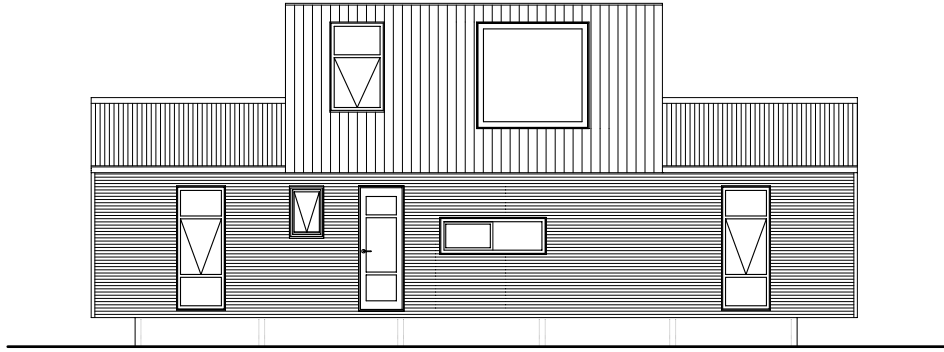

Freedom

PREBUILT.

FREEDOM -14400 DELUXE

Floor Plan 123 m²

Mezzanine Floor Plan

ELEVATION A

ELEVATION B

ELEVATION C

ELEVATION D