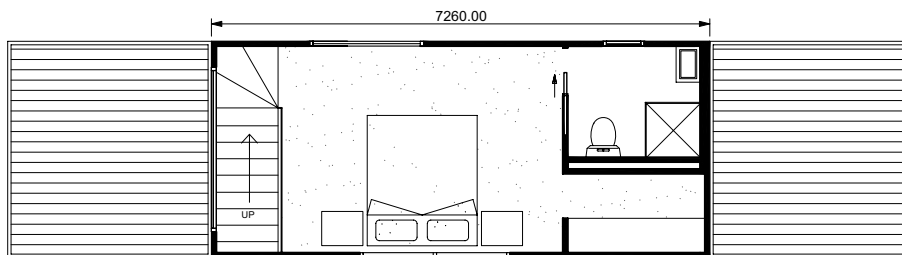

Freedom

PREBUILT.

FREEDOM -14400 DELUXE

Floor Plan 123 m²

Mezzanine Floor Plan

ELEVATION A

ELEVATION B

ELEVATION C

ELEVATION D