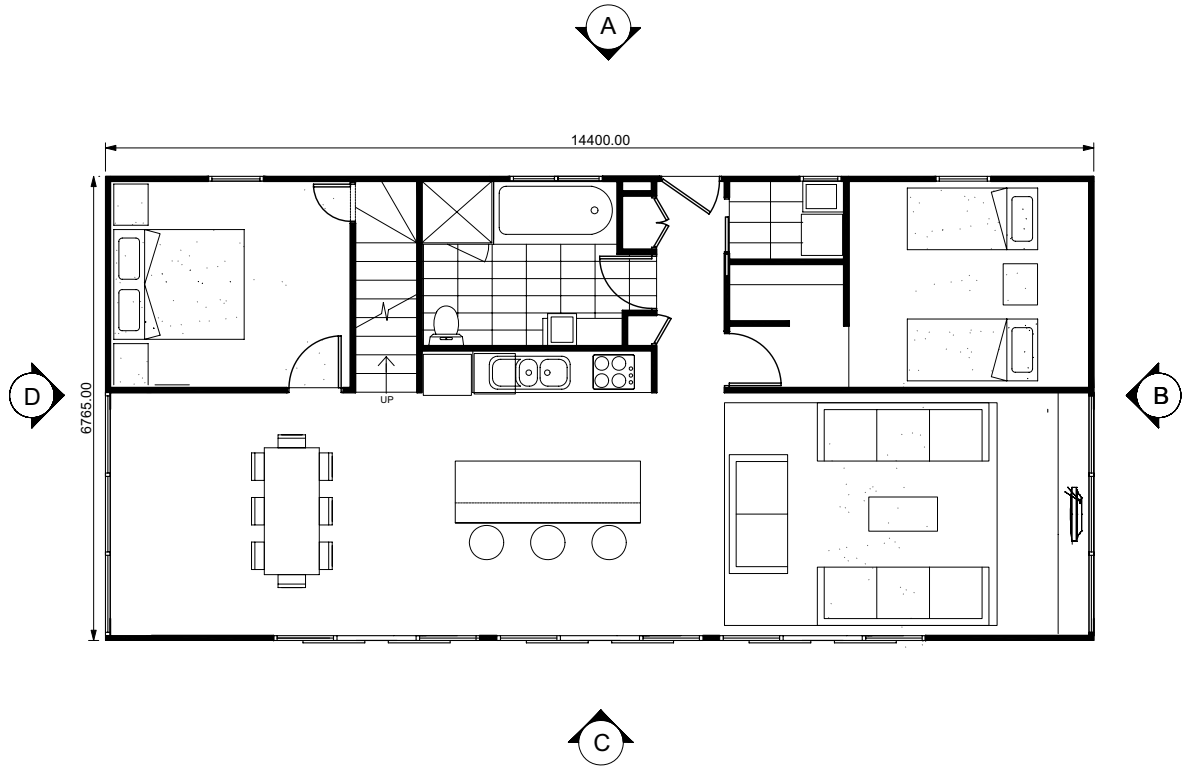

Freedom

PREBUILT.

FREEDOM -14400 DELUXE

Floor Plan 123 m²

Mezzanine Floor Plan

ELEVATION A

ELEVATION B

ELEVATION C

ELEVATION D