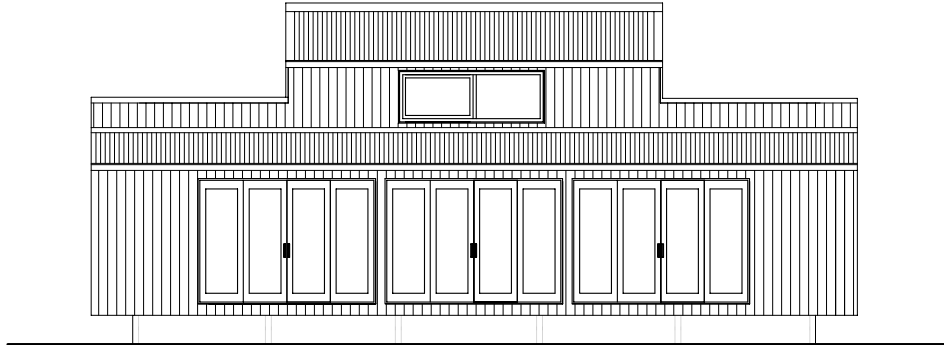

Freedom

PREBUILT.

FREEDOM -14400 DELUXE

Floor Plan 123 m²

Mezzanine Floor Plan

ELEVATION A

ELEVATION B

ELEVATION C

ELEVATION D