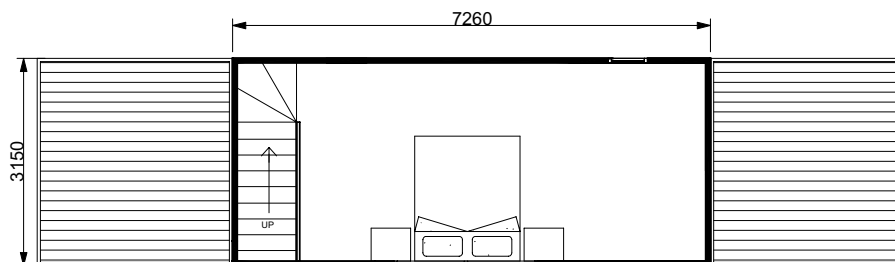

Freedom Standard

PREBUILT.

FREEDOM -13200 STANDARD

Floor Plan 111 m²

Mezzanine Floor Plan

ELEVATION A

ELEVATION B

ELEVATION C