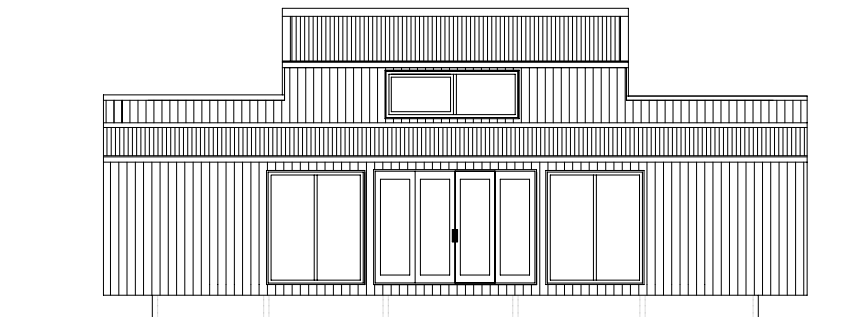

Freedom Standard

PREBUILT.

FREEDOM -13200 STANDARD

Floor Plan 111 m²

Mezzanine Floor Plan

ELEVATION A

ELEVATION B

ELEVATION C

ELEVATION D