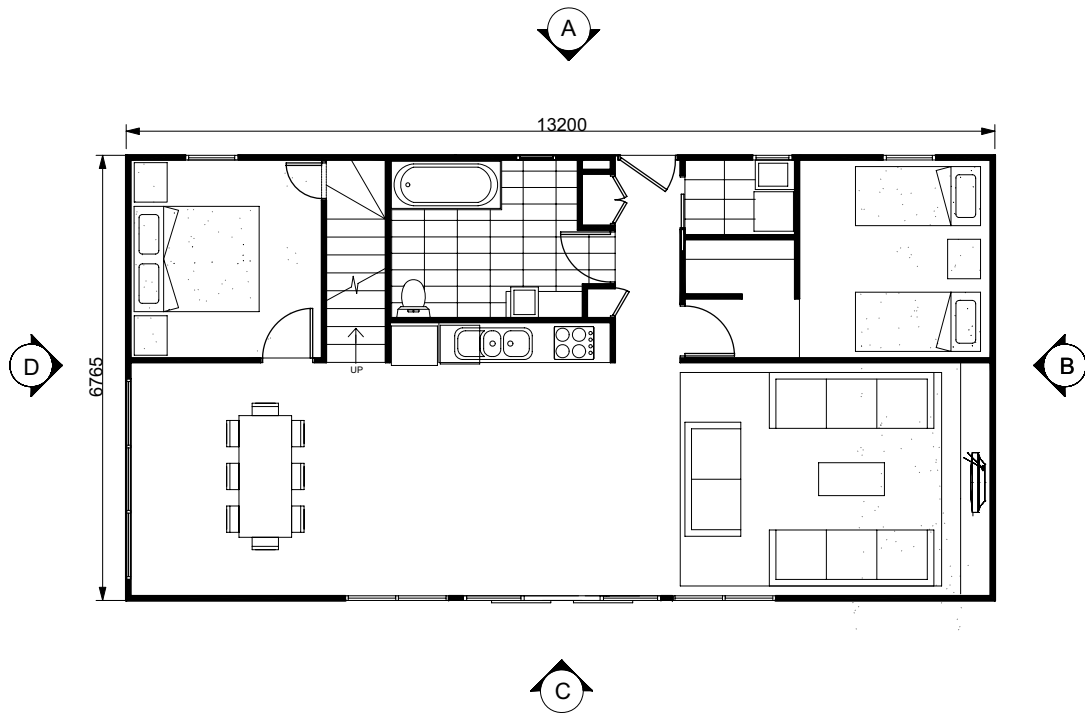

Freedom Standard

PREBUILT.

FREEDOM -13200 STANDARD

Floor Plan 111 m²

Mezzanine Floor Plan

ELEVATION A

ELEVATION B

ELEVATION C

ELEVATION D