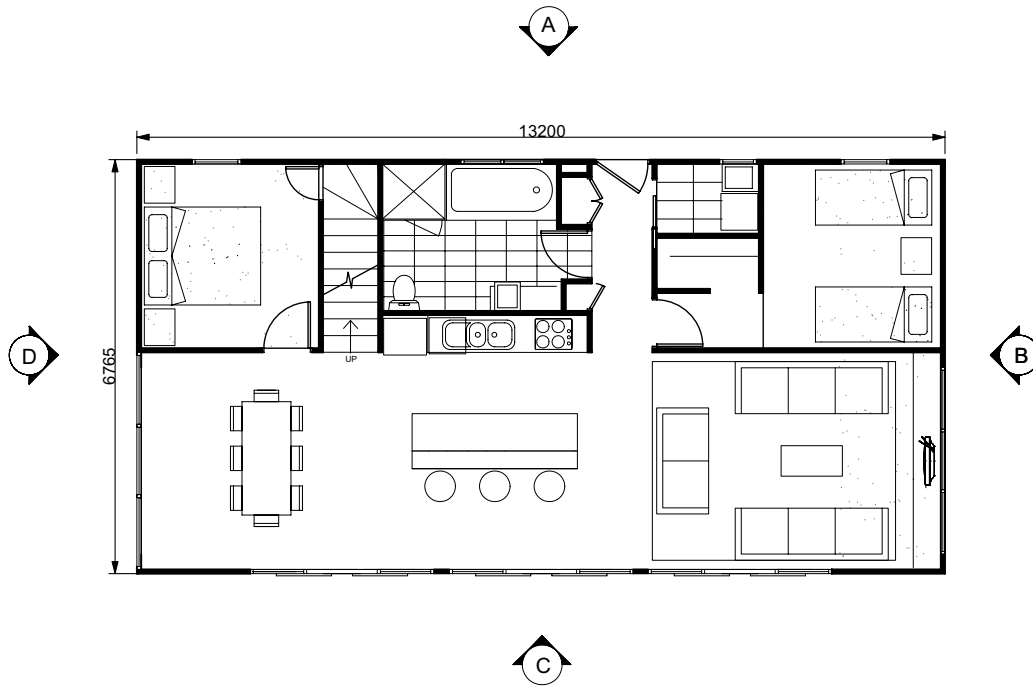

Freedom

PREBUILT.

FREEDOM -13200 DELUXE

Floor Plan 111 m²

Mezzanine Floor Plan

ELEVATION A

ELEVATION B

ELEVATION C

ELEVATION D