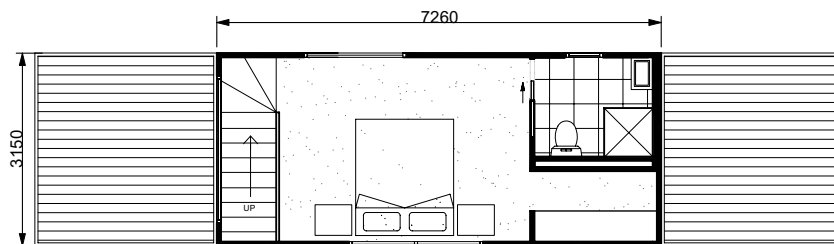

Freedom

PREBUILT.

FREEDOM -13200 DELUXE

Floor Plan 111 m²

Mezzanine Floor Plan

ELEVATION A

ELEVATION B

ELEVATION C

ELEVATION D