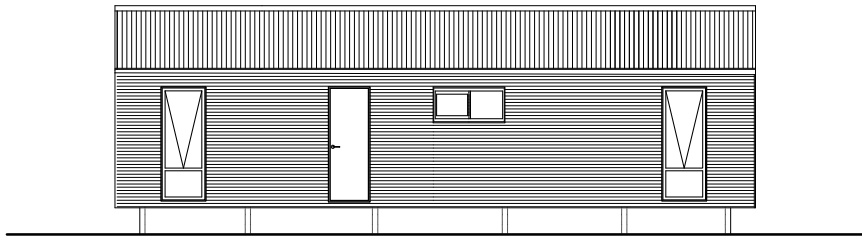

ESCAPE - 9600 STANDARD

Floor Plan 65 m2

ELEVATION A

ELEVATION B

ELEVATION C

ELEVATION D