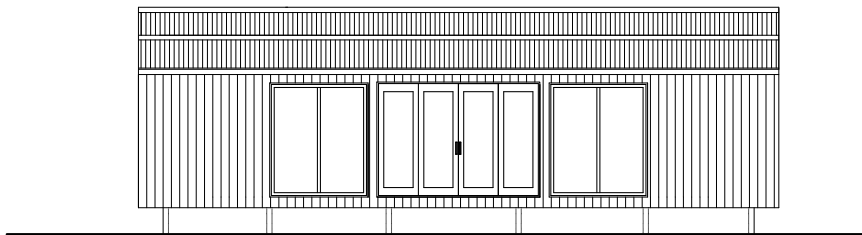

ESCAPE - 9600 STANDARD

Floor Plan 65 m2

ELEVATION A

ELEVATION B

ELEVATION C

ELEVATION D