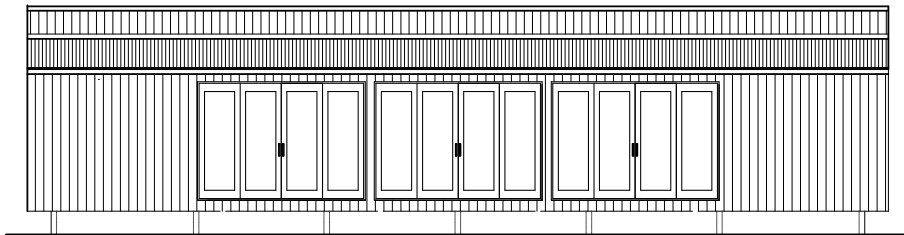

ESCAPE -15600 DELUXE

Floor Plan 106 m2

ELEVATION A

ELEVATION B

ELEVATION C

ELEVATION D