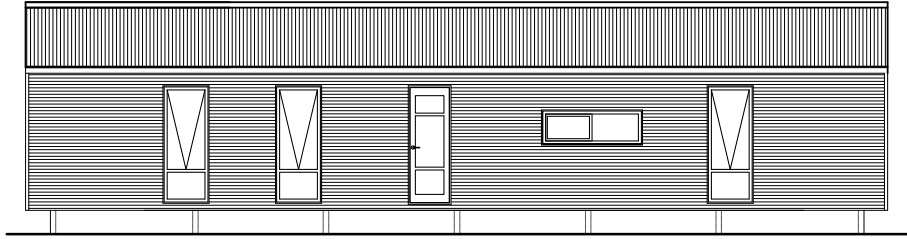

ESCAPE -15600 DELUXE

Floor Plan 106 m2

ELEVATION A

ELEVATION B

ELEVATION C

ELEVATION D