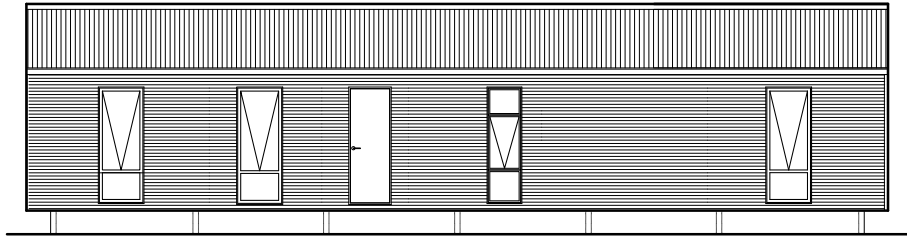

ESCAPE -14400 STANDARD

Floor Plan 97 m2

ELEVATION A

ELEVATION B

ELEVATION C

ELEVATION D