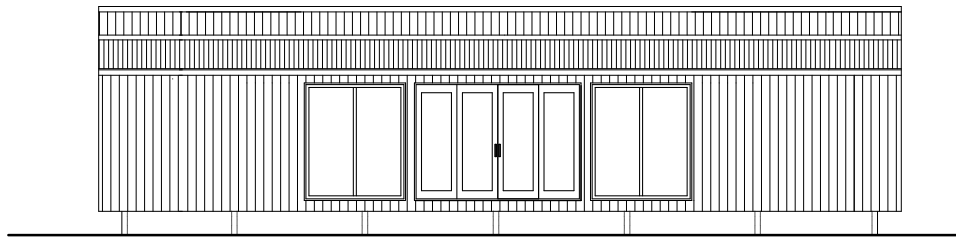

ESCAPE - 13200 STANDARD

Floor Plan 89 m2

ELEVATION A

ELEVATION B

ELEVATION C

ELEVATION D