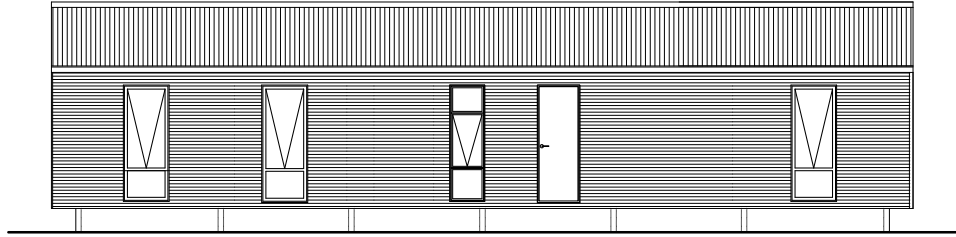

ESCAPE - 13200 STANDARD

Floor Plan 89 m2

ELEVATION A

ELEVATION B

ELEVATION C

ELEVATION D