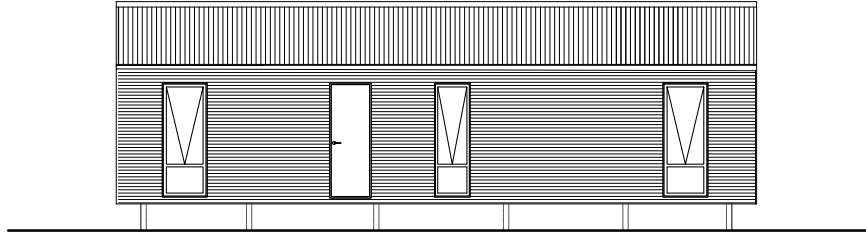

ESCAPE -10800 STANDARD

Floor Plan 73 m2

ELEVATION A

ELEVATION B

ELEVATION C

ELEVATION D